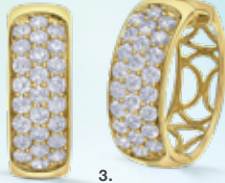

## The Art of Elegance

9.

9. COVER PIECE AVAILABLE IN:  
Sapphire & Diamond in Yellow Gold  
Citrine & Diamond in Yellow Gold  
Amethyst & Diamond in Rose Gold  
Pink Topaz & Diamond in White Gold  
Blue Topaz & Diamond in White Gold

14\*.

15\*.

RUBY  
& DIAMONDS

16\*.

10. SAPPHIRE & DIAMONDS

11. SAPPHIRE & DIAMONDS

12. RUBY & DIAMONDS

13. EMERALD & DIAMONDS

9. DX967 FROM \$449ea 10. DD8281 \$699 11. DD8184 \$1,149 12. DD8182 \$999 13. DD8183 \$999  
14. DD7889 \$599 15. DD7888 FROM \$399 16. DD7898 \$499

D I A M O N D  
**E N V Y**

*Distinctively yours*

1.

2.

3.

4.

5.

6.

7.

8\*.

1. DD8210 \$1,199 2. DD8209 \$1,599 3. DX962 1.00ct \$2,249, 1.50ct \$2,799, 2.00ct \$3,999 4. DD8269 1.00ct \$2,249 5. DD8270 \$1,599  
 6. DD8139 \$999 7. DX961 1.00ct \$2,199, 1.50ct \$3,499, 2.00ct \$4,499  
 8. DX972 0.25ct \$899ea, 0.30ct \$1,049ea, 0.40ct \$1,149ea