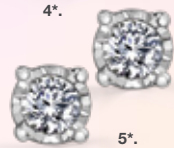

ILLUMINAIRE

DIAMOND COLLECTION

Distinctively Brilliant...Illuminate Your Love

5*.

1. DD7969 $569 2. DD8285 $449 3. DD8283 $399 4. DX814 0.07ct $399, 0.10ct $499, 0.20ct $879
5. DX813 0.03ct $179, 0.05ct $249, 0.10ct $349, 0.15ct $499, 0.20ct $699, 0.25ct $849, 0.35ct $999, 0.50ct $1,699
6. DD8191 $449 7. DD8190 $449 8. DD7534 $649 9. DX825 $449 10. DD7535 $679 11. DX969 $999
12. DX971 $949 13. DX970 $999 14. DX820 $549

15. DD8220 $659
16. DD8219 $579
17. DD8287 $479
18. DD8096 $569