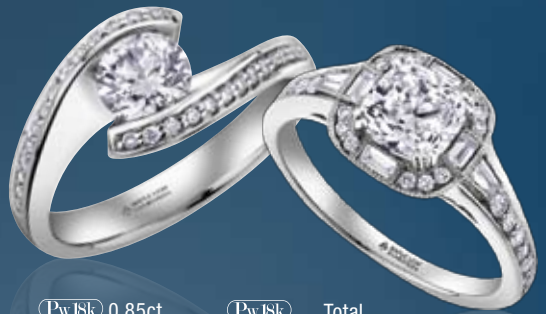

(PwISK) 0.85ct
CDC* 0.70ct
From **$7,499**
❖ ML180

(PwISK)	Total Weight	From
CDC*		
0.50ct	0.80ct	$2,999
1.00ct	1.35ct	$8,999

❖ ML181 CUSHION CUT